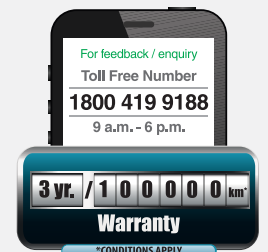

For more information, visit us at: www.isuzu.in
f ISUZU Motors India | YouTube IsuzuMotorsIndia
isuzumotorsindia | @IsuzuIndia