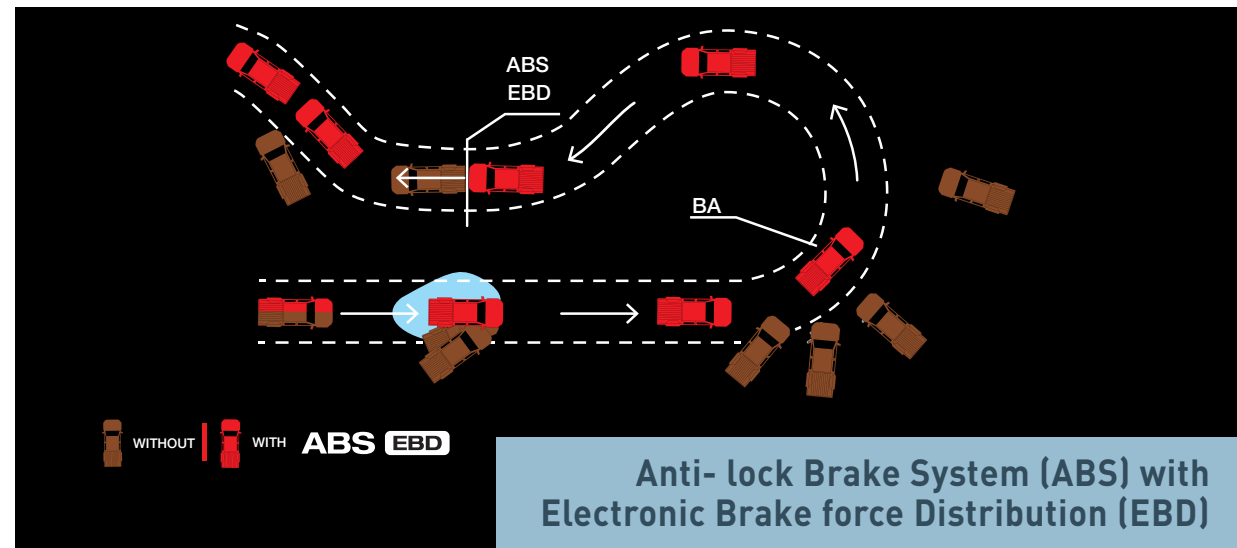

STEEL FIST IN A

VELVET GLOVE.

Dual Airbags : Driver & Front Passenger

Brake Override System (BOS)

Steel Underbody Protection

Your search for the perfect travel companion is over. Because the all-new Hi-Lander goes the extra mile to keep you safe and sound at all times. Now you will never have to compromise on your safety or that of your loved ones, ever again.