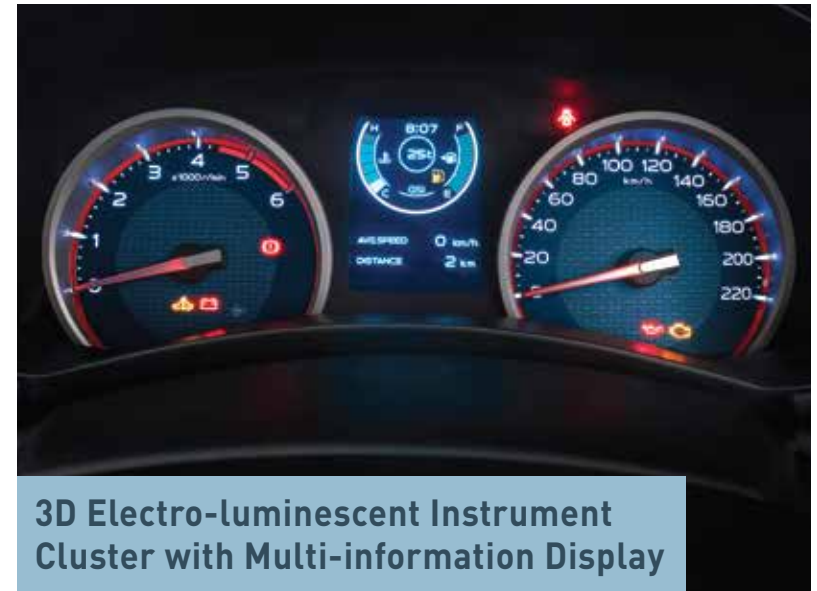

3D Electro-luminescent Instrument Cluster with Multi-information Display

Front Wrap-around Bucket Seats

Flexible Rear Seats With 60:40 Tip Up

MAKE YOUR STATEMENT

NEW

Valencia Orange

Nautilus Blue

Red Spinel Mica