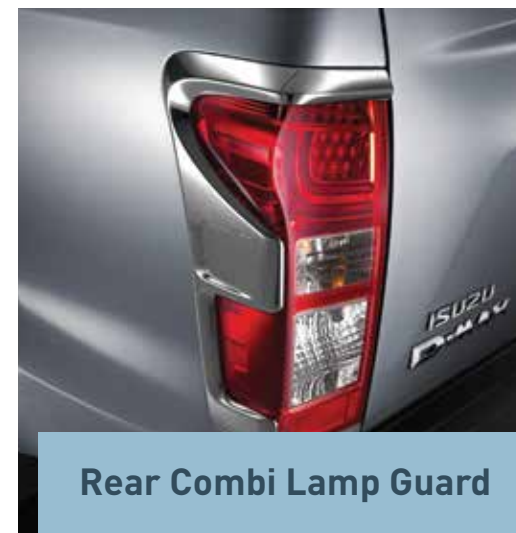

Door Visor

Rear Combi Lamp Guard