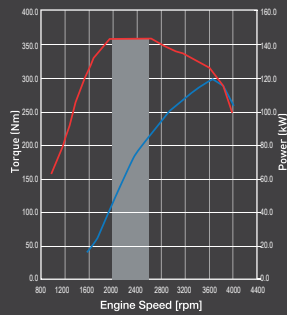

VGS Turbocharger

1.9L Diesel Engine with 120 kW (163 hp) Power & 360 Nm Torque

ALL PLAY.

Flat Torque Curve

Diamond-like Carbon-coated
Pistons and Injectors

ISUZU Gravity Response
Intelligent Platform (iGRIP)