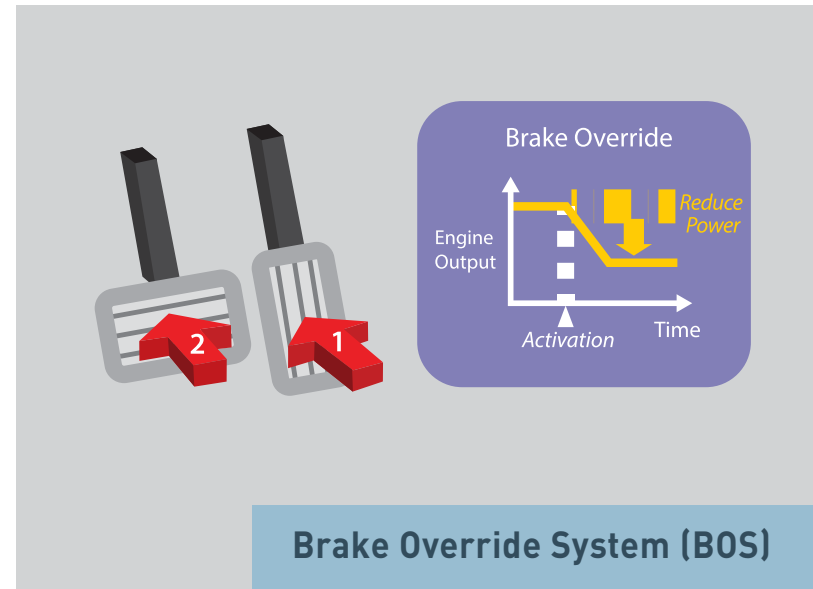

VGS Turbocharger

1.9L Diesel Engine with 120 kW (163 hp) Power & 360 Nm Torque

ALL PLAY.

Flat Torque Curve

Diamond-like Carbon-coated
Pistons and Injectors

ISUZU Gravity Response
Intelligent Platform (iGRIP)

STEEL FIST IN A

VELVET GLOVE.

Dual Airbags : Driver & Front Passenger

Brake Override System (BOS)

Steel Underbody Protection

Your search for the perfect travel companion is over. Because the all-new Hi-Lander goes the extra mile to keep you safe and sound at all times. Now you will never have to compromise on your safety or that of your loved ones, ever again.